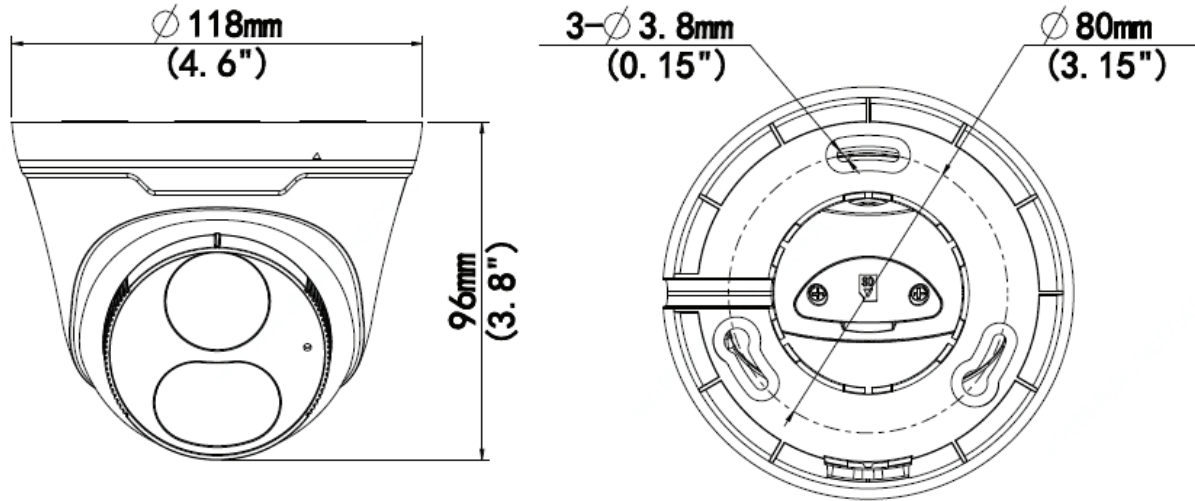

## Technical Specification

Camera					
Sensor	1/3", 4.0 megapixel, progressive scan, CMOS				
Min. illumination	Colour: 0.003Lux ( F1.6, AGC ON) 0Lux with light				
Day/Night	IR-cut filter with auto switch (ICR)				
Shutter	Auto/Manual, 1 ~ 1/100000s				
Adjustment Angle	Pan: 0° to 360°, Tilt: 0° to 80°, Rotate: 0° to 360°				
S/N	>52dB				
WDR	120dB				
Lens					
Lens Type	2.8mm @1.6, Fixed-focal				
Lens Mount	M12				
Angle Of View (H)	112.9°				
Angle Of View (V)	59.1°				
Angle Of View (O)	121.2°				
DORI					
DORI Distance	Lens (mm)	Detect (m)	Observe (m)	Recognize (m)	Identify (m)
	2.8	63.0	25.2	12.6	6.3
Illuminator					
IR Range	Up to 98ft IR range				
White Light Range	Up to 98ft white light range				
Wavelength	IR: 850nm				
IR On/Off Control	Auto/Manual				
Video					
Video Compression	Ultra 265, H.265, H.264, MJPEG				
H.264 Code Profile	Baseline profile, Main profile, High profile				
Frame Rate	Main Stream: 4MP (2688*1520), Max 25fps; 4MP (2560*1440), Max 25fps; 3MP (2304*1296), Max 30fps; 1080P (1920*1080), Max 30fps; 720P (1280*720), Max 30fps; Sub Stream: 720P (1280*720), Max 30fps; D1 (720*576), Max 30fps; 640*360, Max 30fps;				
Video Bit Rate	128 Kbps~16 Mbps				
U-code	Supported				
9:16 Corridor Mode	Supported				
OSD	Up to 4 OSDs				
Privacy Mask	Up to 4 areas				
ROI	Up to 8 areas				
Motion Detection	Up to 4 areas				

# TDOEIM430L2A

General	
Power	DC 12V±25%, PoE (IEEE 802.3af)
	Power consumption: Max 8.0W
Power Interface	Ø 5.5mm coaxial power plug
Dimensions (Ø x H)	Φ118 x 96mm (Φ4.6" x 3.8")
Weight	0.30kg (0.66lb)
Material	Metal + Plastic
Working Environment	-30°C ~ 60°C (-22°F ~ 140°F), Humidity: ≤95% RH (non-condensing)
Storage Environment	-30°C ~ 60°C (-22°F ~ 140°F), Humidity: ≤95% RH (non-condensing)
Surge Protection	4KV
Reset Button	N/A
Ingress Protection	Ingression protection: IP67

## Dimensions